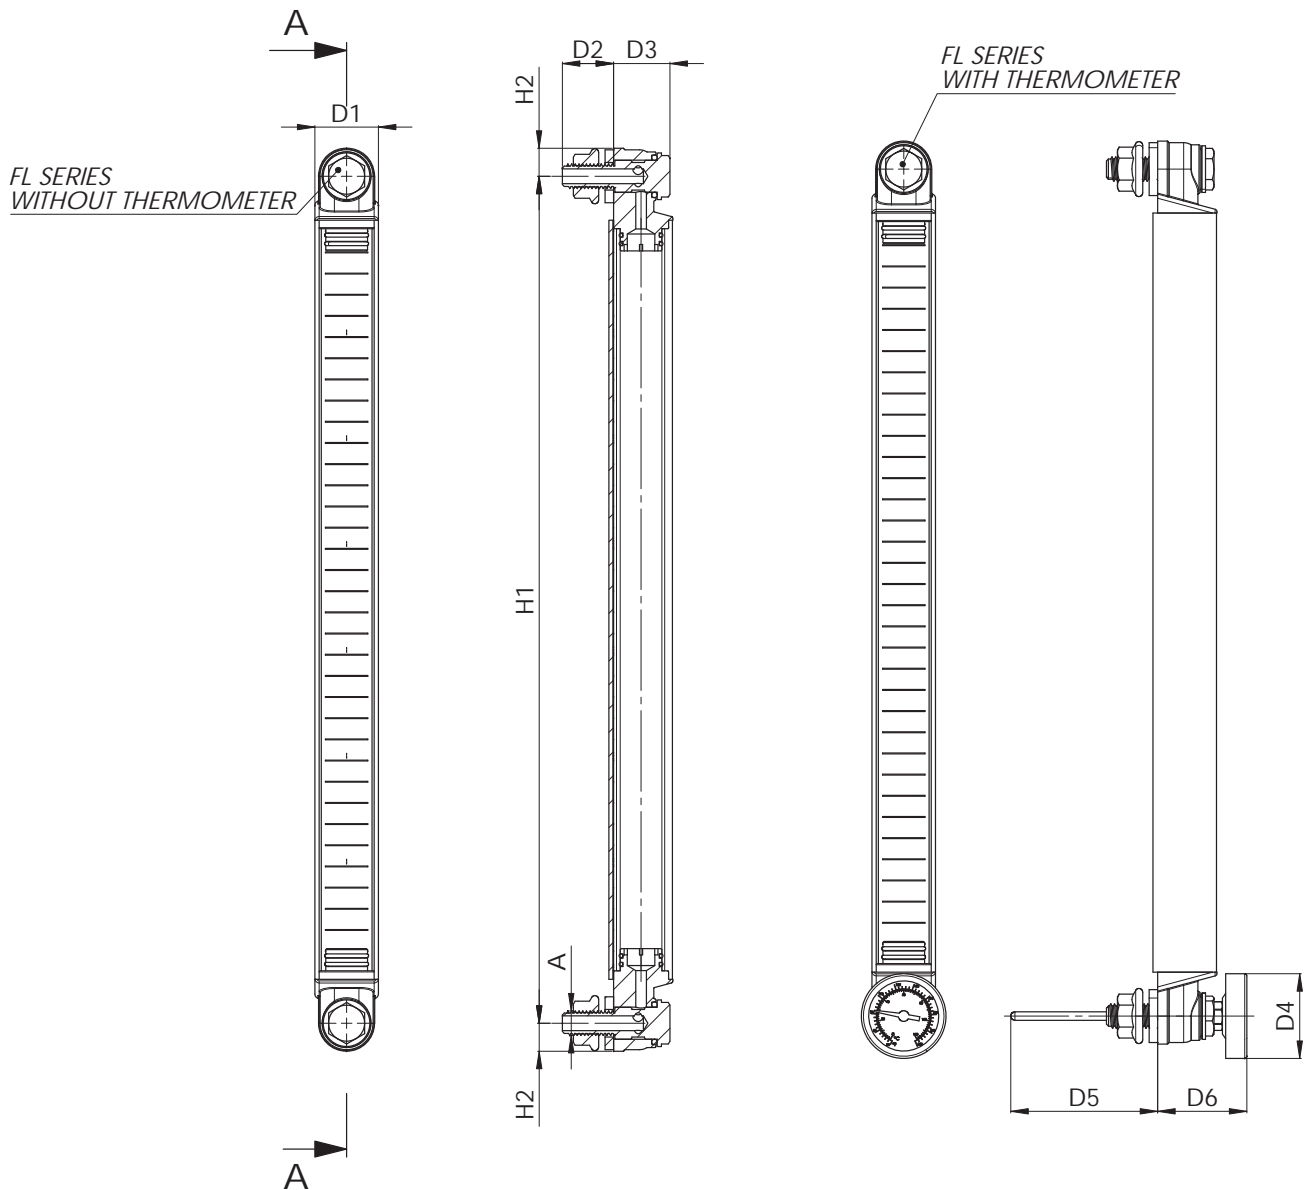

OVERALL DIMENSIONS

SIZE 1-2-3

NOMINAL SIZE

| CODE | H1 | H2 | H3 | D1 | D2 | D3 | A | WEIGHT |
|------|-----|-----|-----|----|----|----|---------|---------|
| FL1 | 76 | 40 | 106 | 36 | 30 | 16 | M10 M12 | 150 gr. |
| FL2 | 127 | 86 | 157 | | | | | 200 gr. |
| FL3 | 254 | 213 | 284 | | | | | 250 gr. |

OVERALL DIMENSIONS

SIZE 4-5-6

NOMINAL SIZE

| CODE | H1 | H2 | D1 | D2 | D3 | D4 | D5 | D6 | A | WEIGHT |
|------|-----|-------|----|------|------|----|----|------|-----|---------|
| FL4 | 300 | 13,25 | 30 | 24,2 | 26,6 | 40 | 68 | 42,5 | M12 | 330 gr. |
| FL5 | 400 | | | | | | | | | 400 gr. |
| FL6 | 500 | | | | | | | | | 470 gr. |

ORDERING INFORMATION

| | | | |
|-----------|----------|----------|------------|
| 1. | 2. | 3. | 4. |
| FL | 2 | T | M12 |

| | | |
|--|-----|-----------------------|
| 1. SERIES | FL | |
| 2. SIZE | 1 | holes distance 76 mm |
| *custom lenght available on request with MOQ | 2 | holes distance 127 mm |
| | 3 | holes distance 254 mm |
| | 4 | holes distance 300 mm |
| | 5 | holes distance 400 mm |
| | 6 | holes distance 500 mm |
| 3. THERMOMETER | 0 | no thermometer |
| | T | with thermometer |
| 4. FIXING SCREWS | M10 | fixing screws M10 |
| | M12 | fixing screws M12 |

size 4-5-6 available with M12 only

| ORDERING INFORMATION | ORDERING CODE |
|----------------------|---------------|
| FL10M10 | 04.006.00240 |
| FL10M12 | 04.006.00241 |
| FL1TM10 | 04.006.00242 |
| FL1TM12 | 04.006.00243 |
| FL20M10 | 04.006.00244 |
| FL20M12 | 04.006.00245 |
| FL2TM10 | 04.006.00246 |
| FL2TM12 | 04.006.00247 |
| FL30M12 | 04.006.00248 |
| FL3TM12 | 04.006.00249 |
| FL30M10 | 04.006.00255 |
| FL3TM10 | 04.006.00256 |
| FL40M12 | 04.006.00208 |
| FL4TM12 | 04.006.00209 |
| FL50M12 | 04.006.00210 |
| FL5TM12 | 04.006.00211 |
| FL60M12 | 04.006.00212 |
| FL6TM12 | 04.006.00213 |