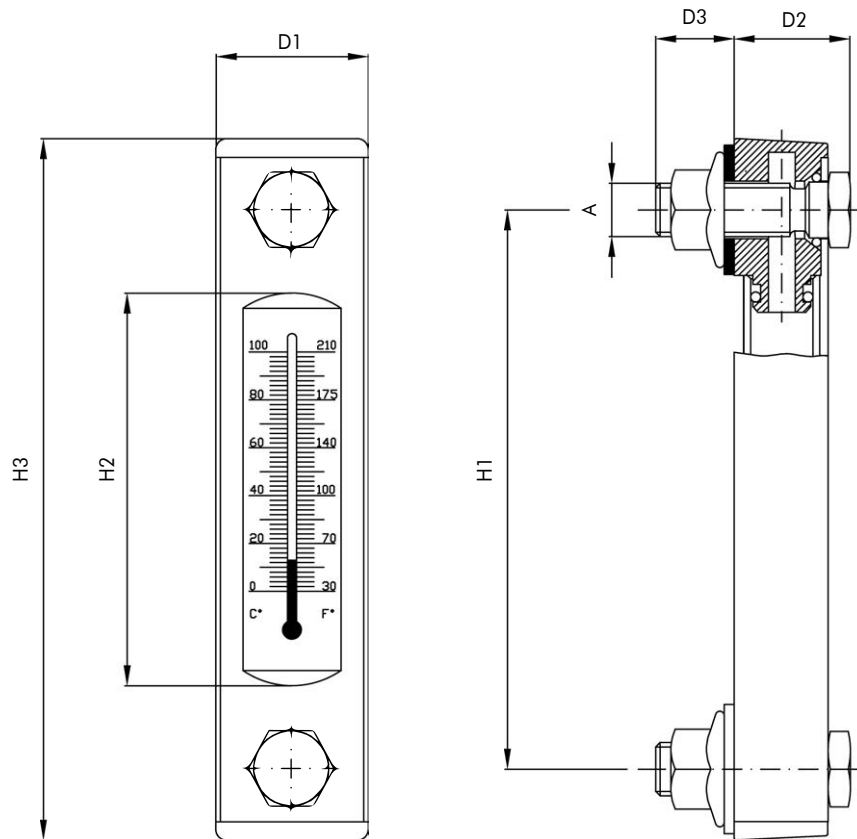

FL SERIES

Visual oil level indicators

The FL is a vertical level indicators series available with or without a thermometer for level and temperature indication of the fluid.

Several sizes and configurations are available to meet every tank requirement.

| | |
|----------------------|---|
| PRESSURE: | Max operating: up to 1 bar |
| FIXING SCREWS: | Metric – tightening torque 10 Nm |
| TEMPERATURE RANGE: | - 30° C+ 80° C |
| THERMOMETER: | Option: Capillary on size 1-2-3 Analog on size 4-5-6 |
| MATERIALS: | End caps: polyamide Protection: aluminium Screws: zinc plated Seals: NBR 70 ShA Body: transparent polyamide |
| FLUID COMPATIBILITY: | Full with HH-HL-HM-HV-HETG-HEES (acc. to ISO 6743/4). For use with other fluid please contact Filtrac Customer Service (info@filtrac.it). |

OVERALL DIMENSIONS

SIZE 1-2-3

NOMINAL SIZE

| CODE | H1 | H2 | H3 | D1 | D2 | D3 | A | WEIGHT |
|------|-----|-----|-----|----|----|----|---------|---------|
| FL1 | 76 | 40 | 106 | 36 | 30 | 16 | M10 M12 | 150 gr. |
| FL2 | 127 | 86 | 157 | | | | | 200 gr. |
| FL3 | 254 | 213 | 284 | | | | | 250 gr. |

OVERALL DIMENSIONS

SIZE 4-5-6

NOMINAL SIZE

| CODE | H1 | H2 | D1 | D2 | D3 | D4 | D5 | D6 | A | WEIGHT |
|------|-----|-------|----|------|------|----|----|------|-----|---------|
| FL4 | 300 | 13,25 | 30 | 24,2 | 26,6 | 40 | 68 | 42,5 | M12 | 330 gr. |
| FL5 | 400 | | | | | | | | | 400 gr. |
| FL6 | 500 | | | | | | | | | 470 gr. |